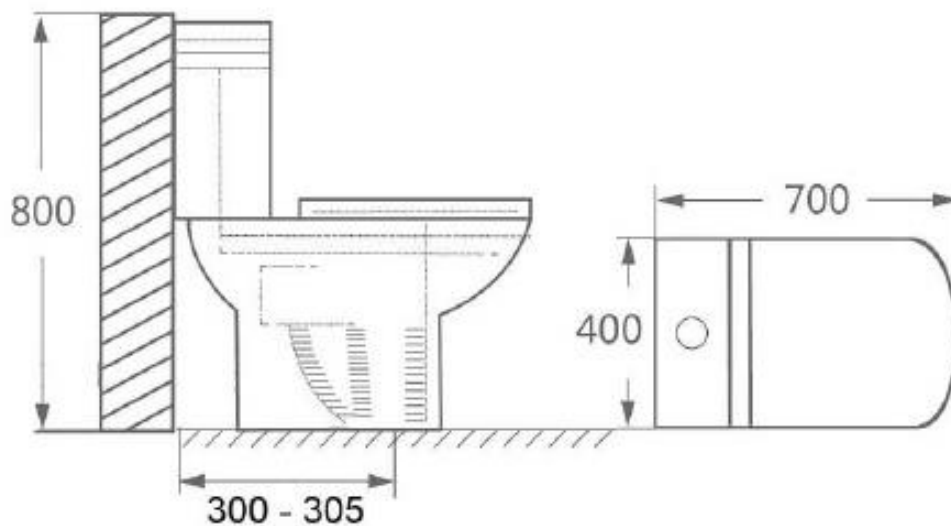

URIEL

SANIWARES

H051

2PC Water Closet

- Dual Flush, Washdown 3/6L
- Color : White
- Soft Close Seat & Cover
- Dimension : 700(L) x 400(W) x 800(H)mm
- S-Trap, Rough In : 300~**305** mm

*The above information are subject to change without notice.